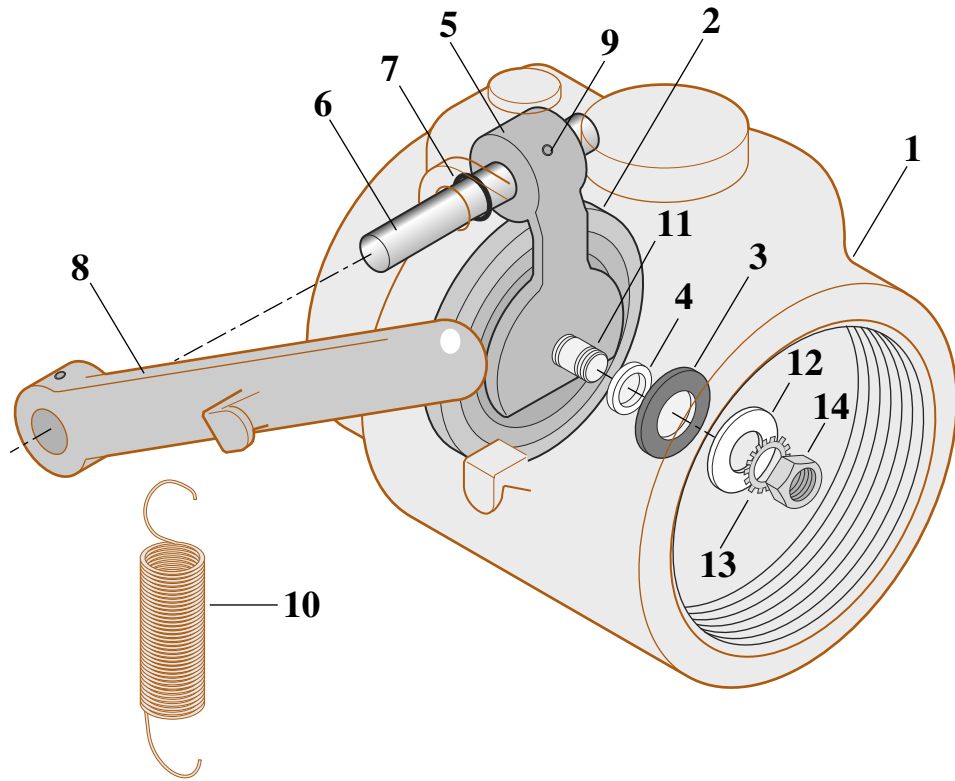

CENTRIFUGAL PUMP ACCESSORIES

Automatic Discharge Priming Valve

Section	PA
Page	30.1
Date	January 1, 2004
Supersedes 10/1/96	

Item No.	Part Description	Models			
		3 x 4 w/Lever B05923	4 x 4 w/Lever B05924	5 x 5 w/Lever B05925	6 x 6 w/Lever B05926
1	Body, Valve	L03671	L03665	H02203	H02200
2	Clack	S13414	S13404	S13403	S13393
3	Grommet	S13677	S13677	S13677	S13677
4	Spacer, Grommet	S13412	S13412	S13412	S13412
5	Clack Hinge,				
6	Shaft and Handle	B06142	B06143	B06144	B06145
8	Assembly				
7	O-Ring	S13755	S13755	S13755	S13755
9	Pin, Spring (2 Req.)	S13676	S13676	S13676	S13676
10	Spring	S13679	S14026	S14026	S14026
11	Stud	S16899	S16899	S16899	S16899
12	Washer, Flat	S23050	S23050	S23050	S23050
13	Washer, External Tooth	S23036	S23036	S23036	S23036
14	Nut, Hex	S23103	S23103	S23103	S23103