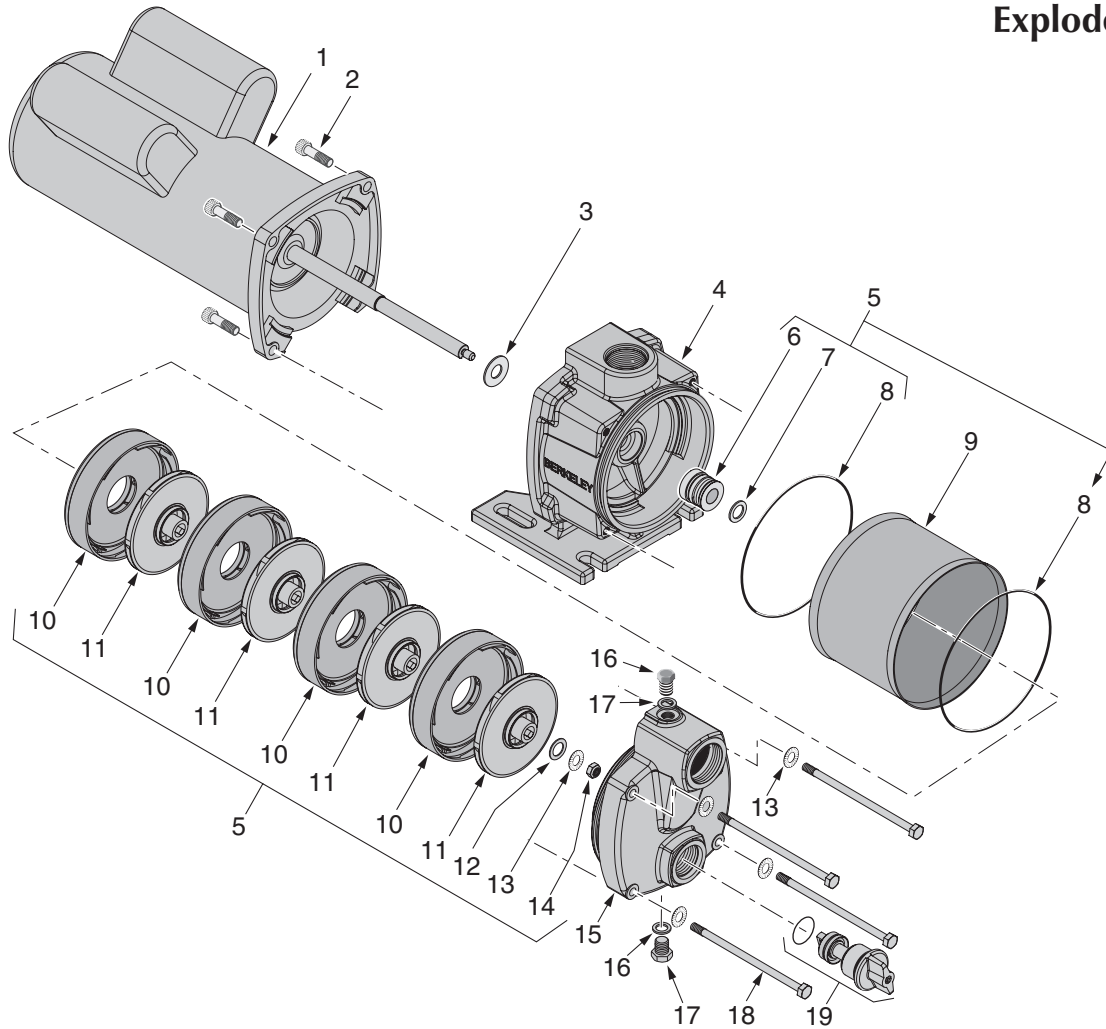

Exploded View B82456 B82639

REPAIR PARTS LIST

Key No.	Part Description	No. Used	B82456	B82639
1	Motor	1	M15087	M14007
2	Socket Head Capscrew	4	U30-104ZP	U30-104ZP
3	Slinger	1	17351-0009	17351-0009
4	Bracket	1	M13784	M13784
5	Impeller Repair Kit (Includes Key Nos. 6-8 and 10-14)	1	B85604	B85604
6	Shaft Seal*	1	U9-6	U9-6
7	Spacer	1	121P1710	121P1710
8	O-Ring	2	111P2700	111P2700
9	Sleeve	1	251A4310	251A4310
10	Diffuser	4	101P4790	101P4790
11	Impeller	4	101P2070	101P2070
12	Washer, Flat	1	121P1760	121P1760
13	Washer, Toothed	5	M13975	M13975
14	Impeller Nut	1	U36-204SSW	U36-204SSW
15	Pump Body (Suction)	1	751S4800	751S4800
16	Washer	2	121P0810	121P0810
17	Pipe Plug	2	171P1180	171P1180
18	Capscrew	4	121P1690	121P1690
19	Recirculation Valve Complete (Includes O-Ring)	1	ZBR05820	ZBR05820

*To order shaft seal as a separate part, order Part No. U109-6A.